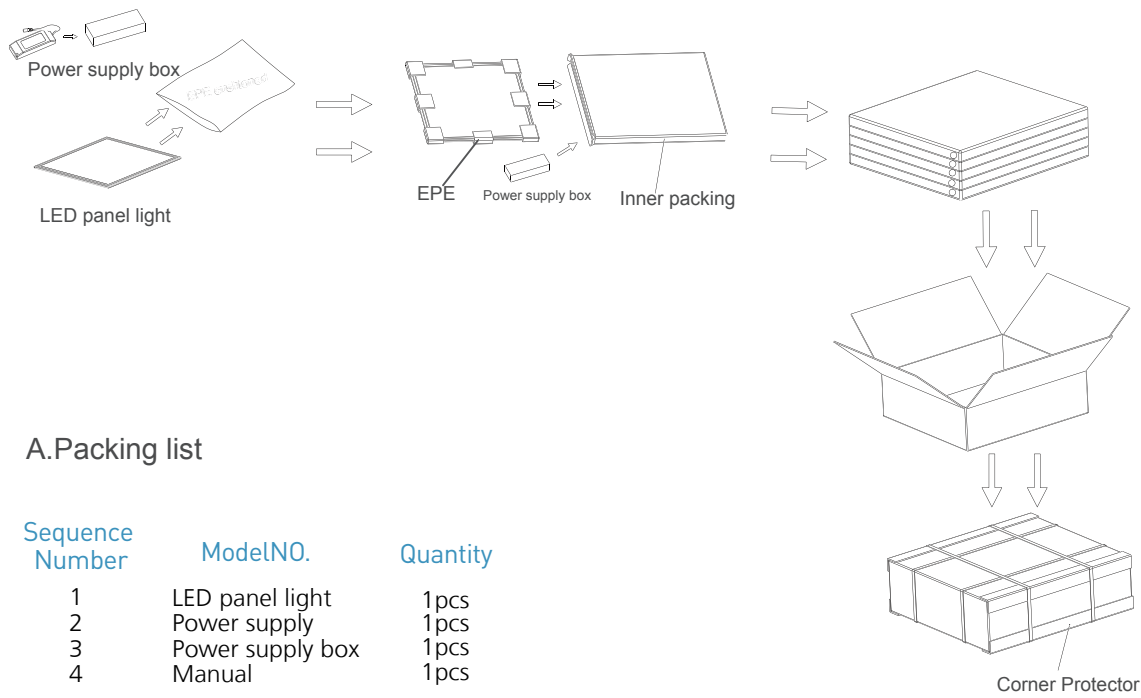

Manual	steel cable	Metal Cover	
One package one pc	One package two pcs	One Lamp one pc	
	Metal Box	Metal hose	Mounted box
	One Lamp one pc	One Lamp one pc	One Lamp one pc

Standard accessories

Optional accessories

6.Packaging

A.Packing list

Sequence Number	ModelNO.	Quantity
1	LED panel light	1pcs
2	Power supply	1pcs
3	Power supply box	1pcs
4	Manual	1pcs

Model No.	Singal Box	Pcs/CTN	N.W./Panel (kg)	G.W./CTN (kg)	Meas (cm)
P01CO-1206	1	2	6.9	17.28	124*66*10
P01CO-1203	1	5	3.16	28	125*34*23
P01CO-6262	1	5	3.42	22.18	68*68*23
P01CO-0606	1	5	3.1	20.04	65*65*23
P01CO-0603	1	5	1.617	10.58	65*35*23
P01CO-0303	1	10	0.835	22.5	67*34*23

- PLS Note : The current of the package's message pls check with the relative sales .

7. Attention

This specification is for reference only,we reserve the right to change without notice.If you need the updated info,please contact local distributors or visit our website at <http://www.ervan.cn>

This product is non-resistant to some chemical substances,please contact the manufacturer for the details.

ERVAN reserves the right of final explanation.