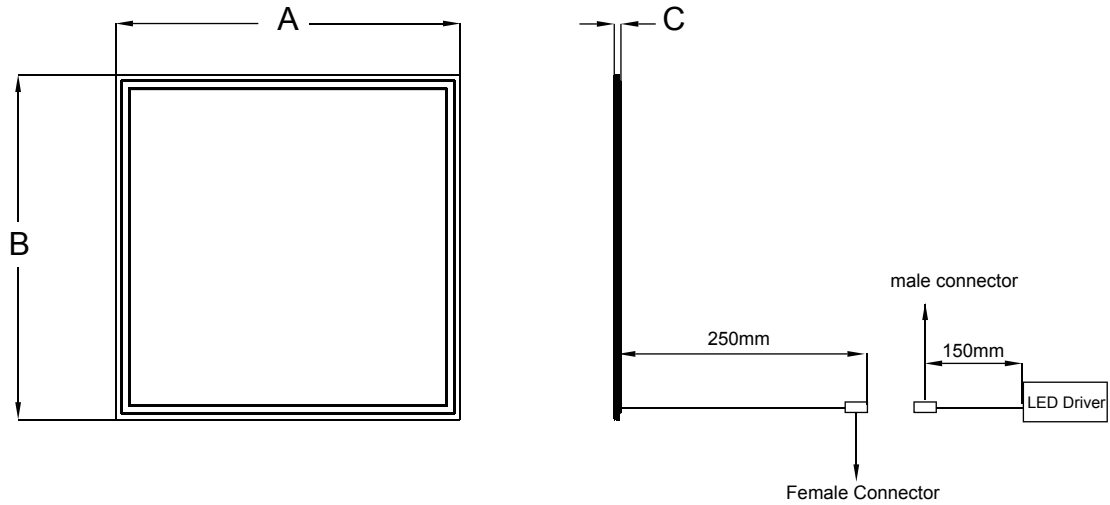

3.Product Dimension

Model NO.	SizeA(mm)	Size B(mm)	Size C(mm)	Panel Cable Length(mm)	Driver Cable Length(mm)
P01CO-40XX-6262	620	620	10	200	150
P01CO-40XX-0606	595	595	10	200	150
P01CO-40XX-1203	1195	295	10	200	150
P01CO-54XX-1206	1195	595	10	200	150
P01CO-22XX-0603	595	295	10	200	150
P01CO-15XX-0303	295	295	10	200	150

4. Parameter

Model NO. / Length	Power (W)	Efficiency	
		100lm/W	120lm/W
P01CO-1206	54	5400	6480
P01CO-6262	40	4000	4800
P01CO-0606	40	4000	4800
P01CO-1203	40	4000	4800
P01CO-0603	22	1760	2640
P01CO-0303	15	1050	1800

Notes:

- above lumens based on 4000K Ra : 80
- All values in +25°C ambient temperature, luminous flux tolerance +-5%, output power tolerance +-5%.

Light Source : 4014/2835 SDCM<3 or 5
CRI Range : 80 / 90
CCT Range : WW(3000K) NW(4000K) DW(5000K) CW(6500K)
AC Input : 220-240V 50/60Hz
L70B10 @Ta 25 C : 69000h L70B50 @Ta 25 C : 78000h
Beam Angle : 120°
Light Efficiency : 100Lm/W, 120Lm/W
Size(mm) : 1206/1203/6262/0606/0603/0303
Recommended Installation Height : 2-6M
PF:≥0.93 THD<20% Power Efficiency:≥0.90
Temperature : (Storage : -40~+85°C) (Operating : -20~+40°C)

Dimmable Emergency Motion sensor