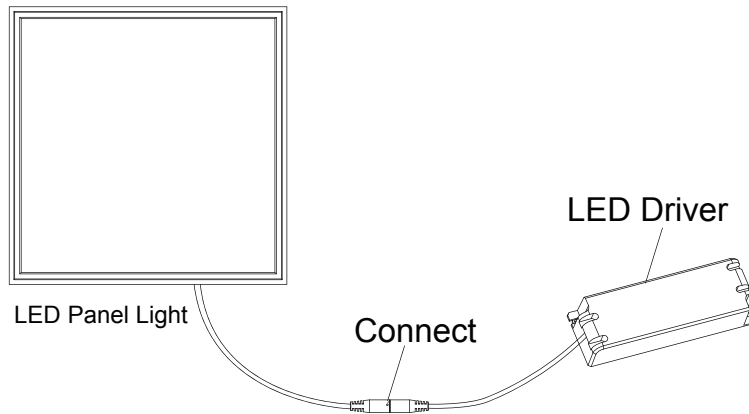

5. Standard Installation

Install Map

1 Built-in

- A: Push the panel into right size.
- B: Link the panel with steel cable.
- C: Install the fixture onto the ceiling and secure the fixture by steel cable.
- D: Adjust the position of the fixture and clean it.