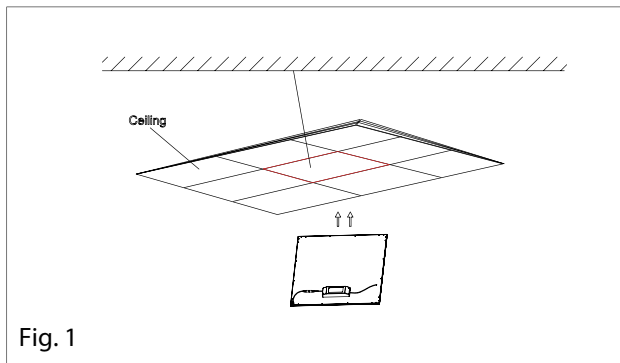

5. Standard Installation

Install Map

1 Built-in

- A: Push the panel into right size.
- B: Link the panel with steel cable.
- C: Install the fixture onto the ceiling and secure the fixture by steel cable.
- D: Adjust the position of the fixture and clean it.