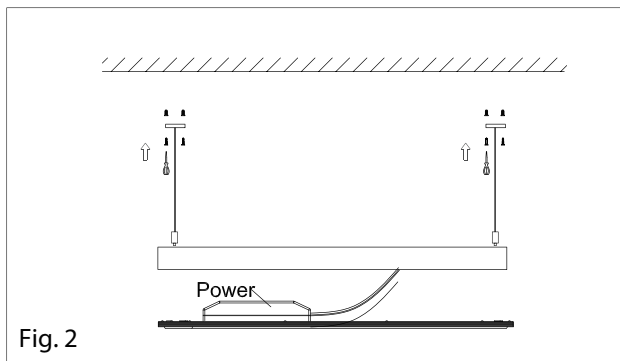

2 Suspending

1. (PLS Note: Mounted box belongs to the optional accessories, pls place other order if you need.)
2. A: Make a right position and screw hole
   - B: Screw the steel cable onto the ceiling
   - C: Hang the box under the steel cable and fix it with a steel cable.
   - D: Push the fixture into the mounted box and secure the Alu frame.
   - E: Adjust the position of the fixture and clean it.